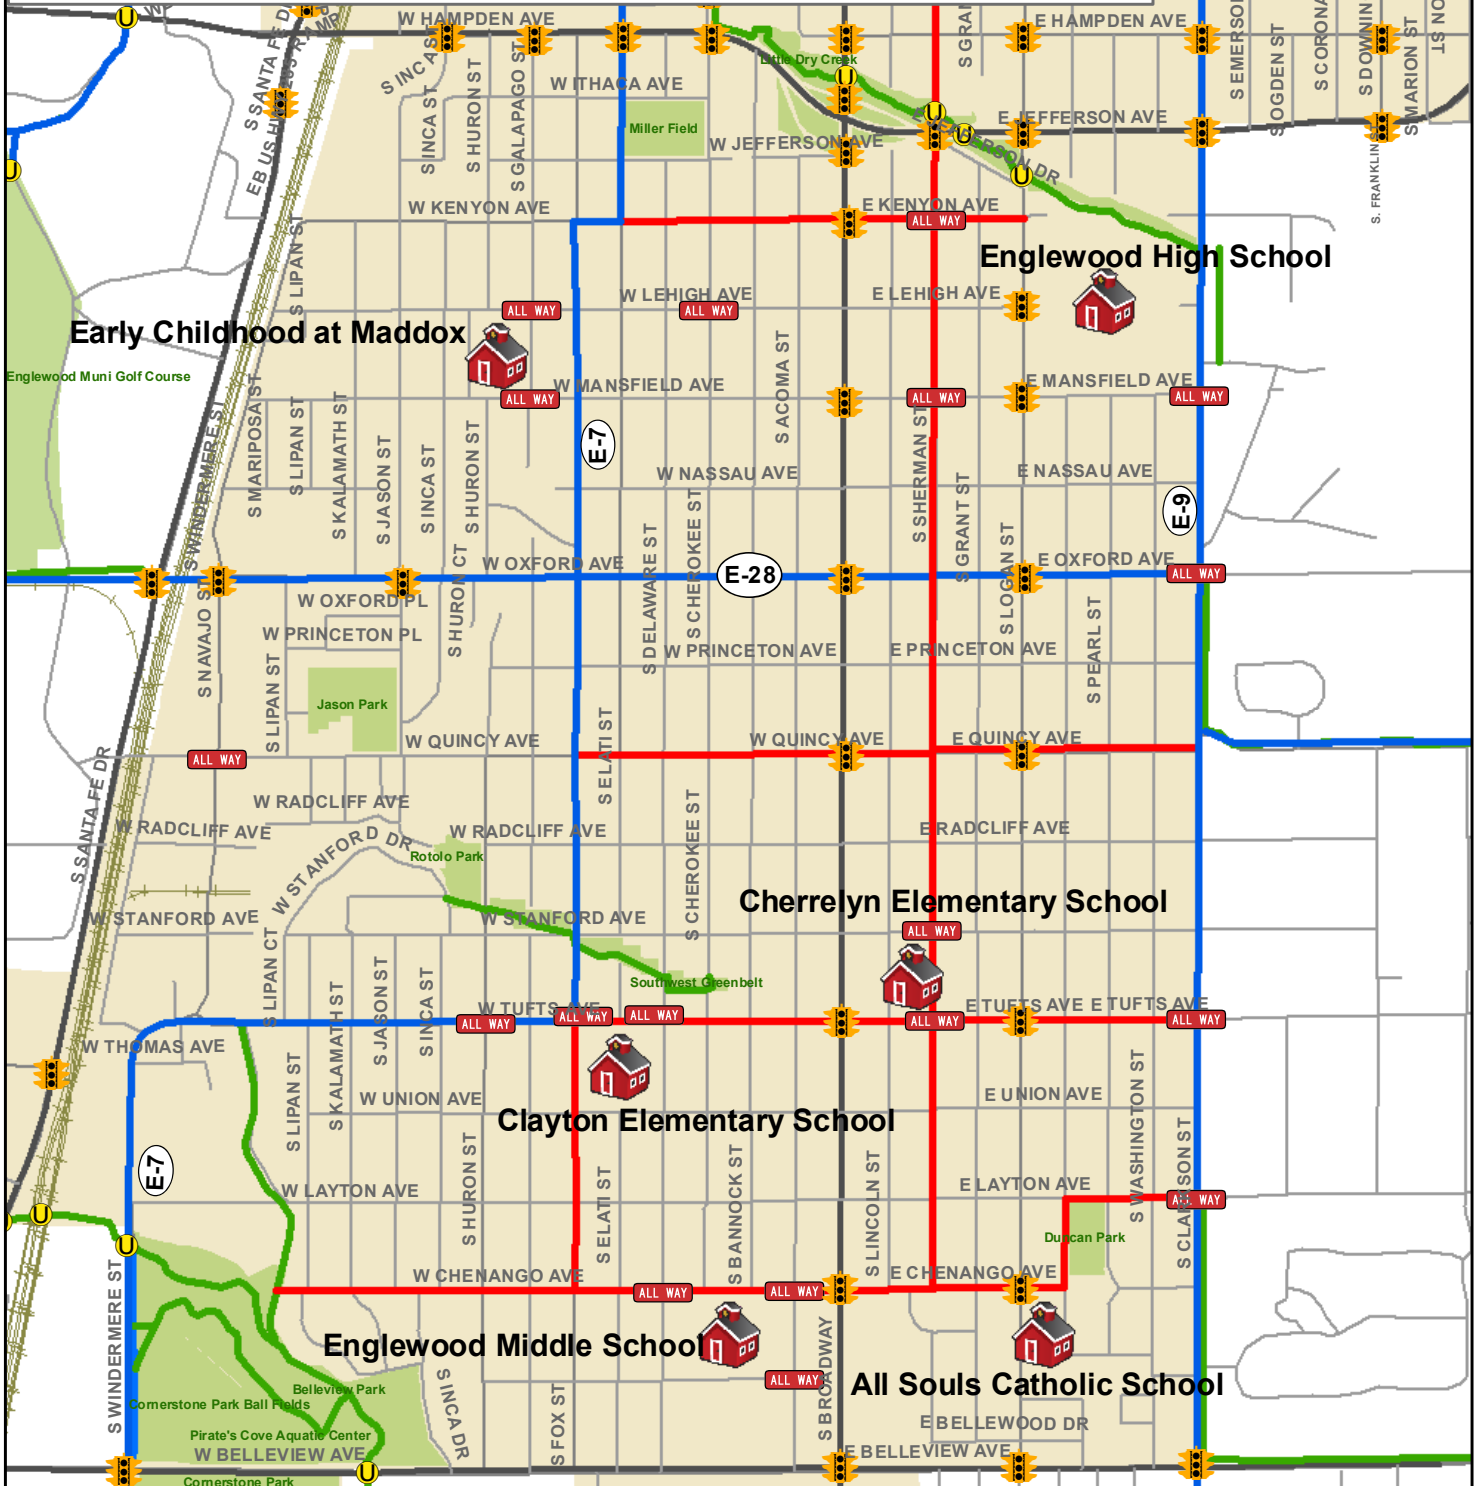

Clayton Elementary Biking and Walking Map

- Signaled Intersection
- School Bike Rack
- All Way Stop
- Main Entrance
- Crosswalk

- Signaled Intersection
- All Way Stop
- Underpasses
- School
- Regional Route
- Local Route
- Bike Trail
- Rail Road
- Park
- City Of Englewood